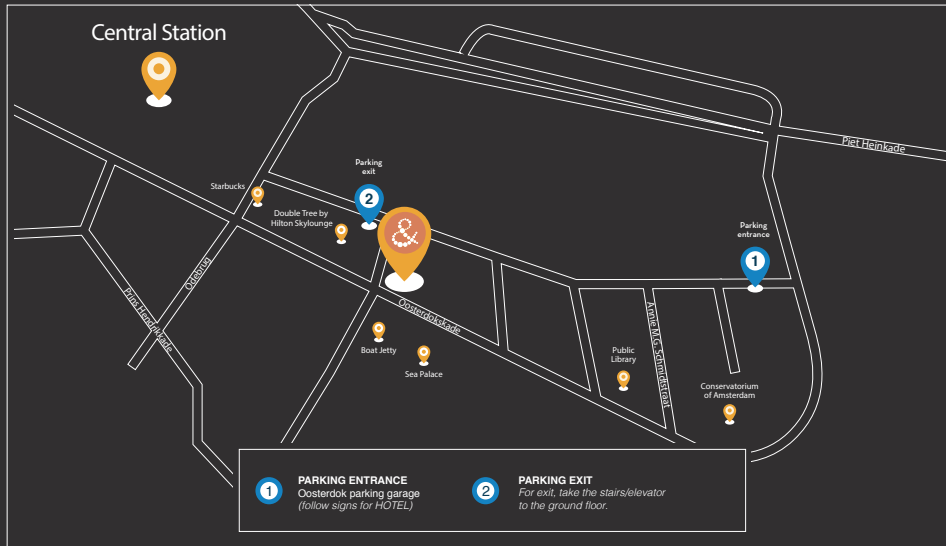

Parking: Within 50 meters at Oosterdok parking garage.

Boat: Perfectly accessible by boat.

Train: A 5-minute walk from Amsterdam Central Station.

oosterdokskade 5

1011 ad amsterdam

+31 (0)20 260 2094

info@moshikrestaurant.com

moshikrestaurant.com

We are open from Wednesday to Sunday.

Together we build a brighter future
We give gastronomy to the world by inspiring and connecting people